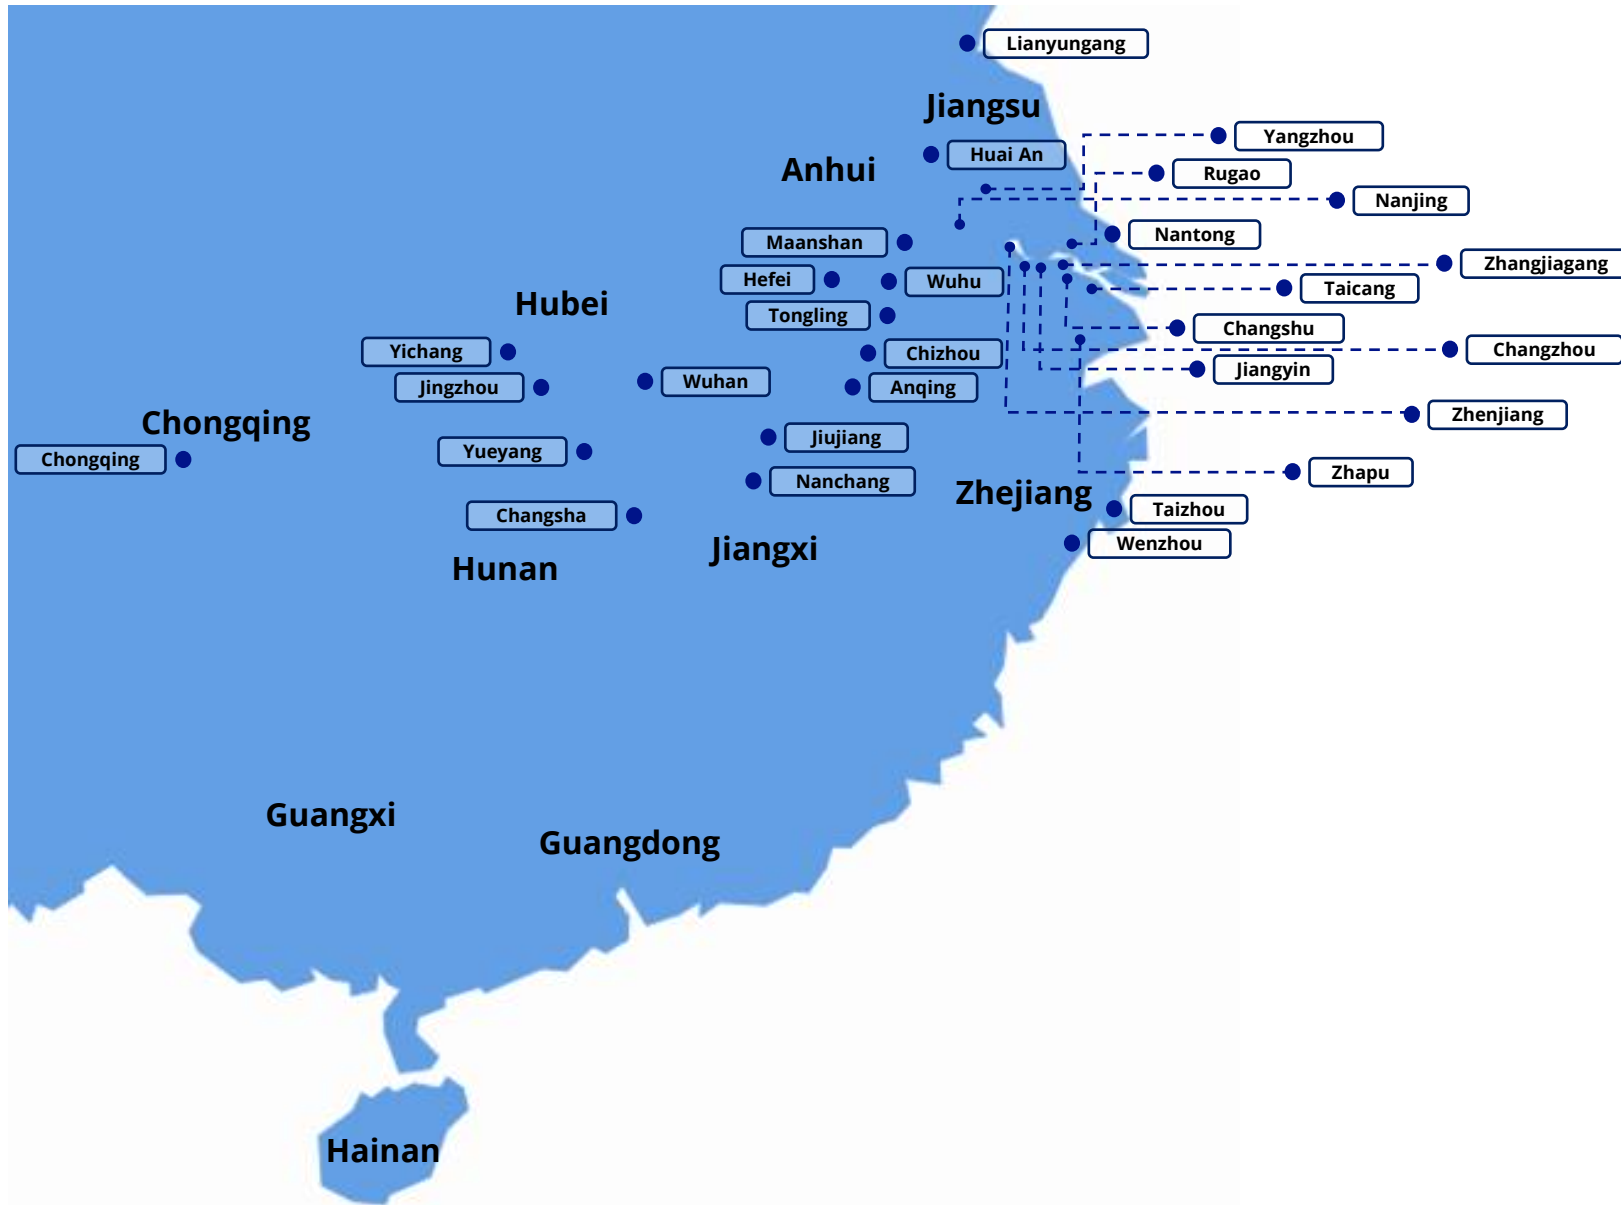

RCL China – Hinterland Ports Acceptance

Province	CPRC Hinterland Port
Anhui	Anqing
	Chizhou
	Hefei
	Maanshan
	Tongling
	Wuhu
Chongqing	Chongqing
Hubei	Jingzhou
	Wuhan
	Yichang
Hunan	Changsha
	Yueyang
Jiangsu	Changshu
	Changzhou
	Huai An
	Jiangyin
	Lianyungang
	Nanjing
	Nantong
	Rugao
	Taicang
	Yangzhou
	Zhangjiagang
Zhenjiang	
Jiangxi	Jiujiang
	Nanchang
Zhejiang	Taizhou
	Wenzhou
	Zhapu

RCL China – Hinterland Ports Acceptance

Area, Province	SPRC Hinterland Port
NPRD, Guangdong	Huadu Huangpu Nanhai Panyu Shunde Zhaoqing
SPRD, Guangdong	Jiangmen Shantou Zhanjiang Zhongshan Zhuhai
Hainan	Haikou Yangpu
Guangxi	Qinzhou

SPRC Hinterland Port

Area, Province	SPRC Hinterland Port	Terminal Chinese Name	Terminal Name	Terminal Short Name
SPRD, Guangdong	Jiangmen	高沙, 江門 高新港, 江門	Jiangmen International Container Terminal Jiangmen New Port Development Co., LTD	GAOSHA JIANGMEN NEW PORT
	Shantou	鶴山, 江門 廣澳, 汕頭	Heshan Port Associated Forwarding Co., LTD Guang Ao International Container Terminal	HESHAN GUANG AO
	Zhanjiang	國集, 汕頭 宝滿, 湛江	Shantou International Terminal Zhanjiang Port China Shipping Container Terminal Co.	SICT BAO MEN
	Zhongshan	國際, 中山 小欖, 中山	Zhongshan International Terminal Xiaolan International Container Terminal	GUOJI XIAOLAN
	Zhuhai	外貿, 中山 洪灣, 珠海 西域, 珠海	Zhongshan Harbour Foreign Trade Service Zhuhai International Container Terminals (Hongwan) Co., LTD Civet (Zhuhai FTZ) Logistics Co., LTD	WAIMAO HONGWAN XIYU
Hainan	Haikou Yangpu	秀英港, 海口 洋浦, 海南	Xiuying Terminal Yangpu PT Terminal	XIUYING YANGPU
Guangxi	Qinzhou	钦州一期, 钦州 钦州二期, 钦州 钦州三期 (盛港), 钦州	Guangxi Qinzhou International Container Terminal Co.,LTD Beibu Gulf-PSA International Container Terminal Guangxi Qinzhou Bounded Port Shenggang Terminal Co.,LTD	QINZHOU PHASE I QINZHOU PHASE II QINZHOU PHASE III